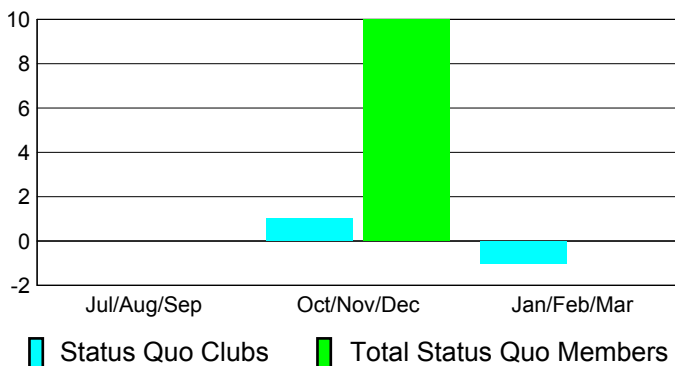

Club Results 2010-2011

Goal, New, Dropped, Gain/Loss

Comparison of Club Gain/Loss

Current Year Compared to the Previous Year

YTD Status Quo Clubs 2010-2011

Status Quo Clubs Compared to Status Quo Members

MEMBERSHIP

**Membership Results
2010-2011**

**Membership
2009-2010**

Month	Net Memb Goal	Actual New Memb	Actual Dropped Memb	Gain/Loss of Memb	Gain/Loss of Memb
Jul/Aug/Sep	5	7	-11	-4	2
Oct/Nov/Dec	5	29	-27	2	-5
Jan/Feb/Mar	20	5	-19	-14	1
Totals	30	41	-57	-16	-2