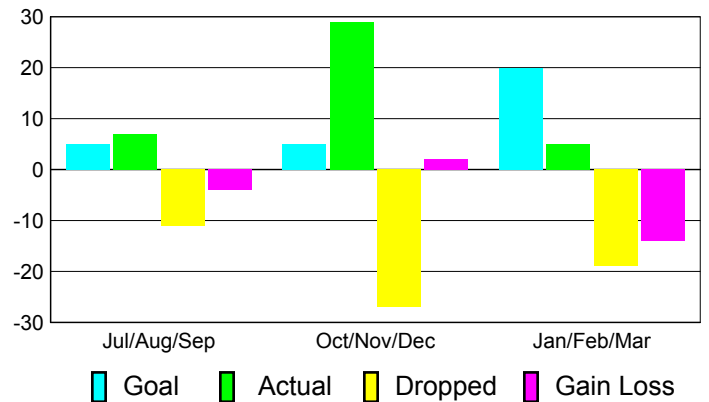

Membership Results 2010-2011

Goal, New, Dropped, Gain/Loss

Comparison of Membership Gain/Loss

Current Year Compared to the Previous Year