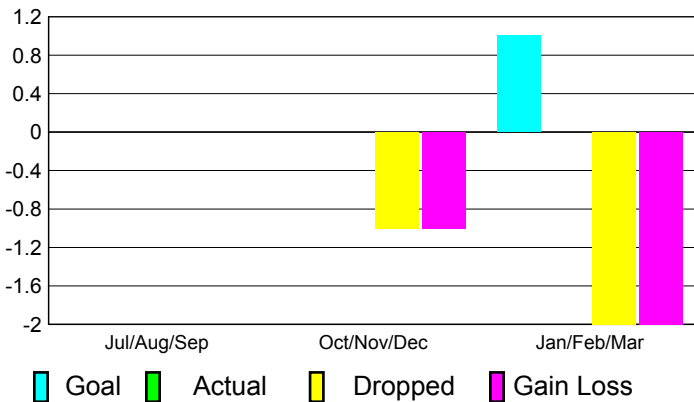

2010-2011 GMT Reports for District (or Undistricted) **District J 1**

GMT: **Mr. Pedro Mario Marrello**

Location: **URUGUAY**

GMT CA: **3**

CLUBS

**Club Results
2010-2011**

**Clubs
2009-2010**

Month	New Club Goal	Actual New Clubs	Actual Dropped Clubs	Gain/Loss of Clubs	Gain/Loss of Clubs
Jul/Aug/Sep	0	0	0	0	0
Oct/Nov/Dec	0	0	-1	-1	0
Jan/Feb/Mar	1	0	-2	-2	0
Totals	1	0	-3	-3	0

Club Results 2010-2011

Goal, New, Dropped, Gain/Loss

Comparison of Club Gain/Loss

Current Year Compared to the Previous Year

YTD Status Quo Clubs 2010-2011

Status Quo Clubs Compared to Status Quo Members

MEMBERSHIP