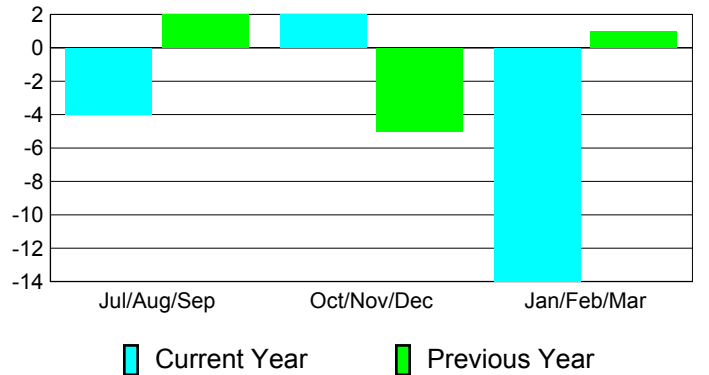

**Membership Results
2010-2011**

**Membership
2009-2010**

Month	Net Memb Goal	Actual New Memb	Actual Dropped Memb	Gain/Loss of Memb	Gain/Loss of Memb
Jul/Aug/Sep	5	7	-11	-4	2
Oct/Nov/Dec	5	29	-27	2	-5
Jan/Feb/Mar	20	5	-19	-14	1
Totals	30	41	-57	-16	-2

Membership Results 2010-2011

Goal, New, Dropped, Gain/Loss

Comparison of Membership Gain/Loss

Current Year Compared to the Previous Year

Gender Comparison 2010-2011

Jul/Aug/Sep

Oct/Nov/Dec

Jan/Feb/Mar